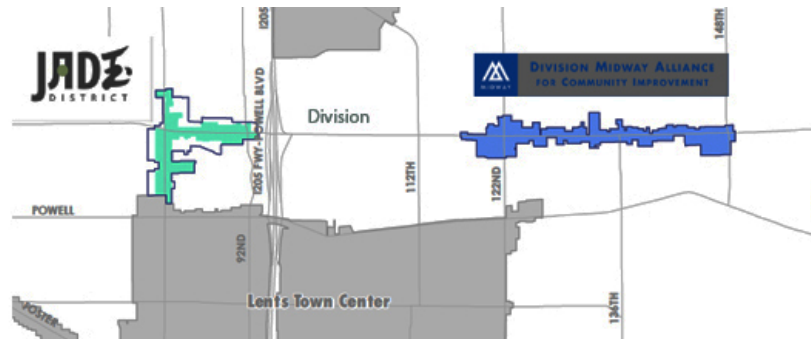

Jade-Midway Community Connections Creative Community Engagement Workshop & Grants

Saturday February 7th 10:00 – 3 pm

Jade District Headquarters

2738 SE 82nd Ave Suite 203B Portland, OR 97266

Enjoy lunch, meet new people & learn about an exciting opportunity